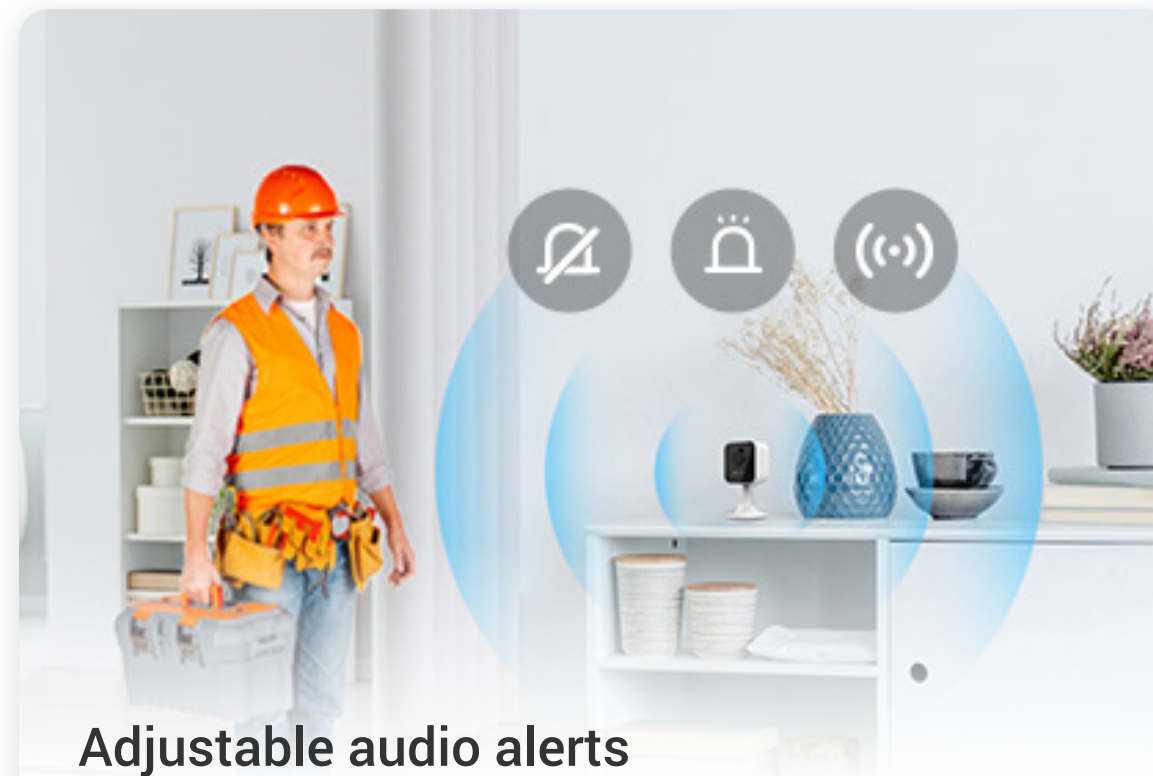

H1c Type-C

Smart Home Wi-Fi Camera

Peace of mind delivered in a petite way

Simple but reliable, the H1c can be your essential indoor camera to keep an eye on your kids and pets, while offering protection to your home from day to night. As a petite, plug-in camera that fits any home space, the camera gets all the basics right. It offers great video quality, sharp night vision, motion detection and two-way audio, and provides extra convenience with its easy-to-install design, sleep mode, three sound-alert modes, and more.

Peace of mind at night

The camera protects your sweet dreams even in dim lights. It captures activities with sharp night vision of up to 10 meters (32 feet).

Instant, insightful notifications

The camera captures motions and alerts you immediately. You can view alert details and replay captured videos all on your mobile phone.

Super easy installation

Setting up the H1c is a breeze. Place it on any flat surface, or snap it onto any metallic wall with the included magnetic base.

Adjustable audio alerts

You can now hear camera detections from afar. The H1c offers three audio alert modes – silent, short beep, and siren.

Real-time communication

The H1c's full-duplex audio allows you to talk to your loved ones from wherever you are, by simply using the EZVIZ App.

Alexa, show me the baby's room.

Hands-free control

With integration to your voice assistants, you can pull up the video feed by simply saying "Alexa" or "Hey Google".¹