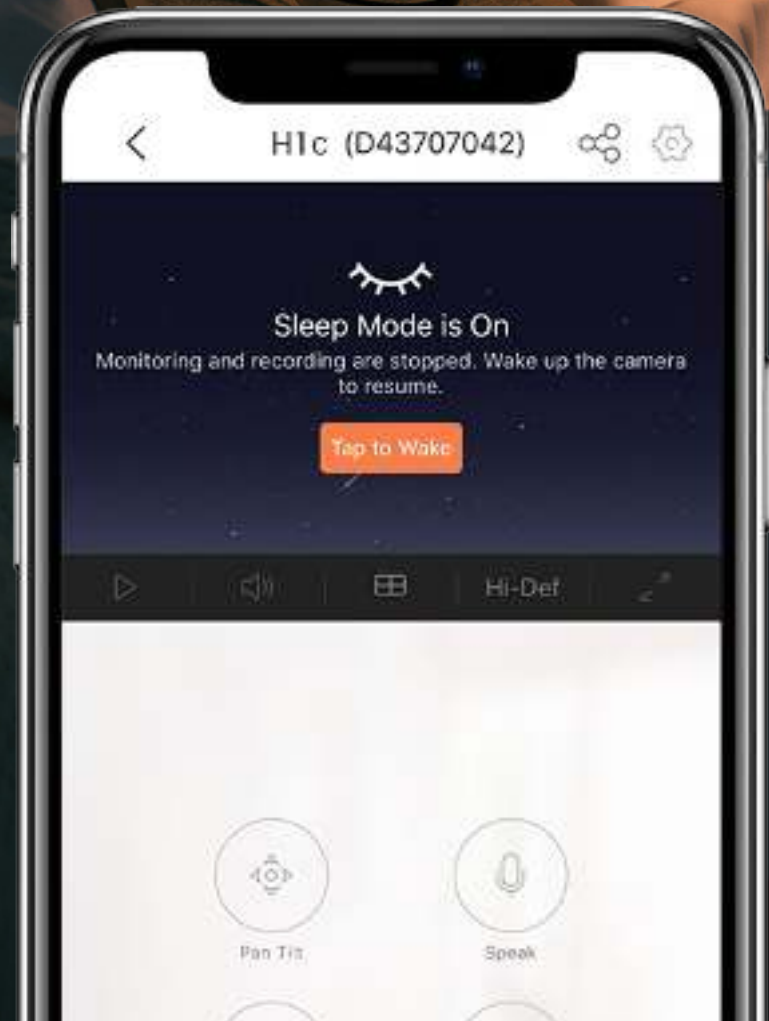

AES-128
Data Encryption

TLS
Data Transmission
Encryption