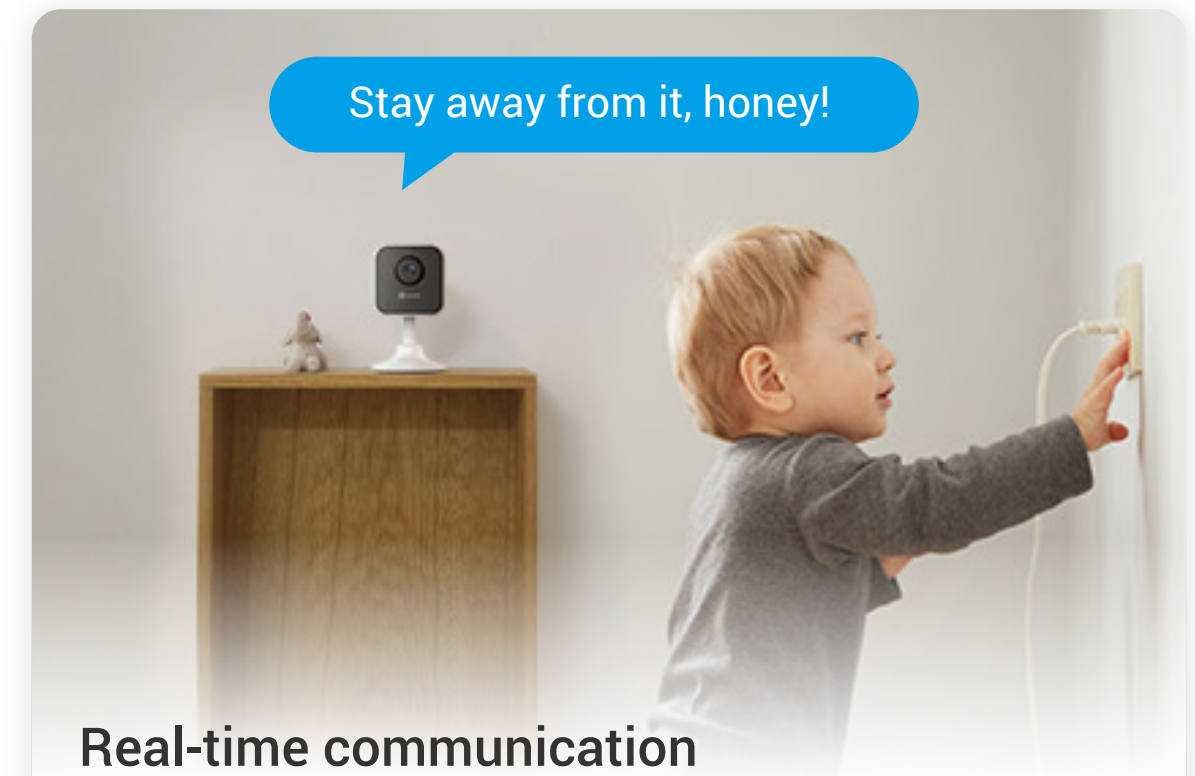

H1c Type-C

Smart Home Wi-Fi Camera

Peace of mind delivered in a petite way

Simple but reliable, the H1c can be your essential indoor camera to keep an eye on your kids and pets, while offering protection to your home from day to night. As a petite, plug-in camera that fits any home space, the camera gets all the basics right. It offers great video quality, sharp night vision, motion detection and two-way audio, and provides extra convenience with its easy-to-install design, sleep mode, three sound-alert modes, and more.

Peace of mind at night

The camera protects your sweet dreams even in dim lights. It captures activities with sharp night vision of up to 10 meters (32 feet).

Instant, insightful notifications

The camera captures motions and alerts you immediately. You can view alert details and replay captured videos all on your mobile phone.

Super easy installation

Setting up the H1c is a breeze. Place it on any flat surface, or snap it onto any metallic wall with the included magnetic base.

Adjustable audio alerts

You can now hear camera detections from afar. The H1c offers three audio alert modes – silent, short beep, and siren.

Real-time communication

The H1c's full-duplex audio allows you to talk to your loved ones from wherever you are, by simply using the EZVIZ App.

Alexa, show me the baby's room.

Hands-free control

With integration to your voice assistants, you can pull up the video feed by simply saying "Alexa" or "Hey Google".¹