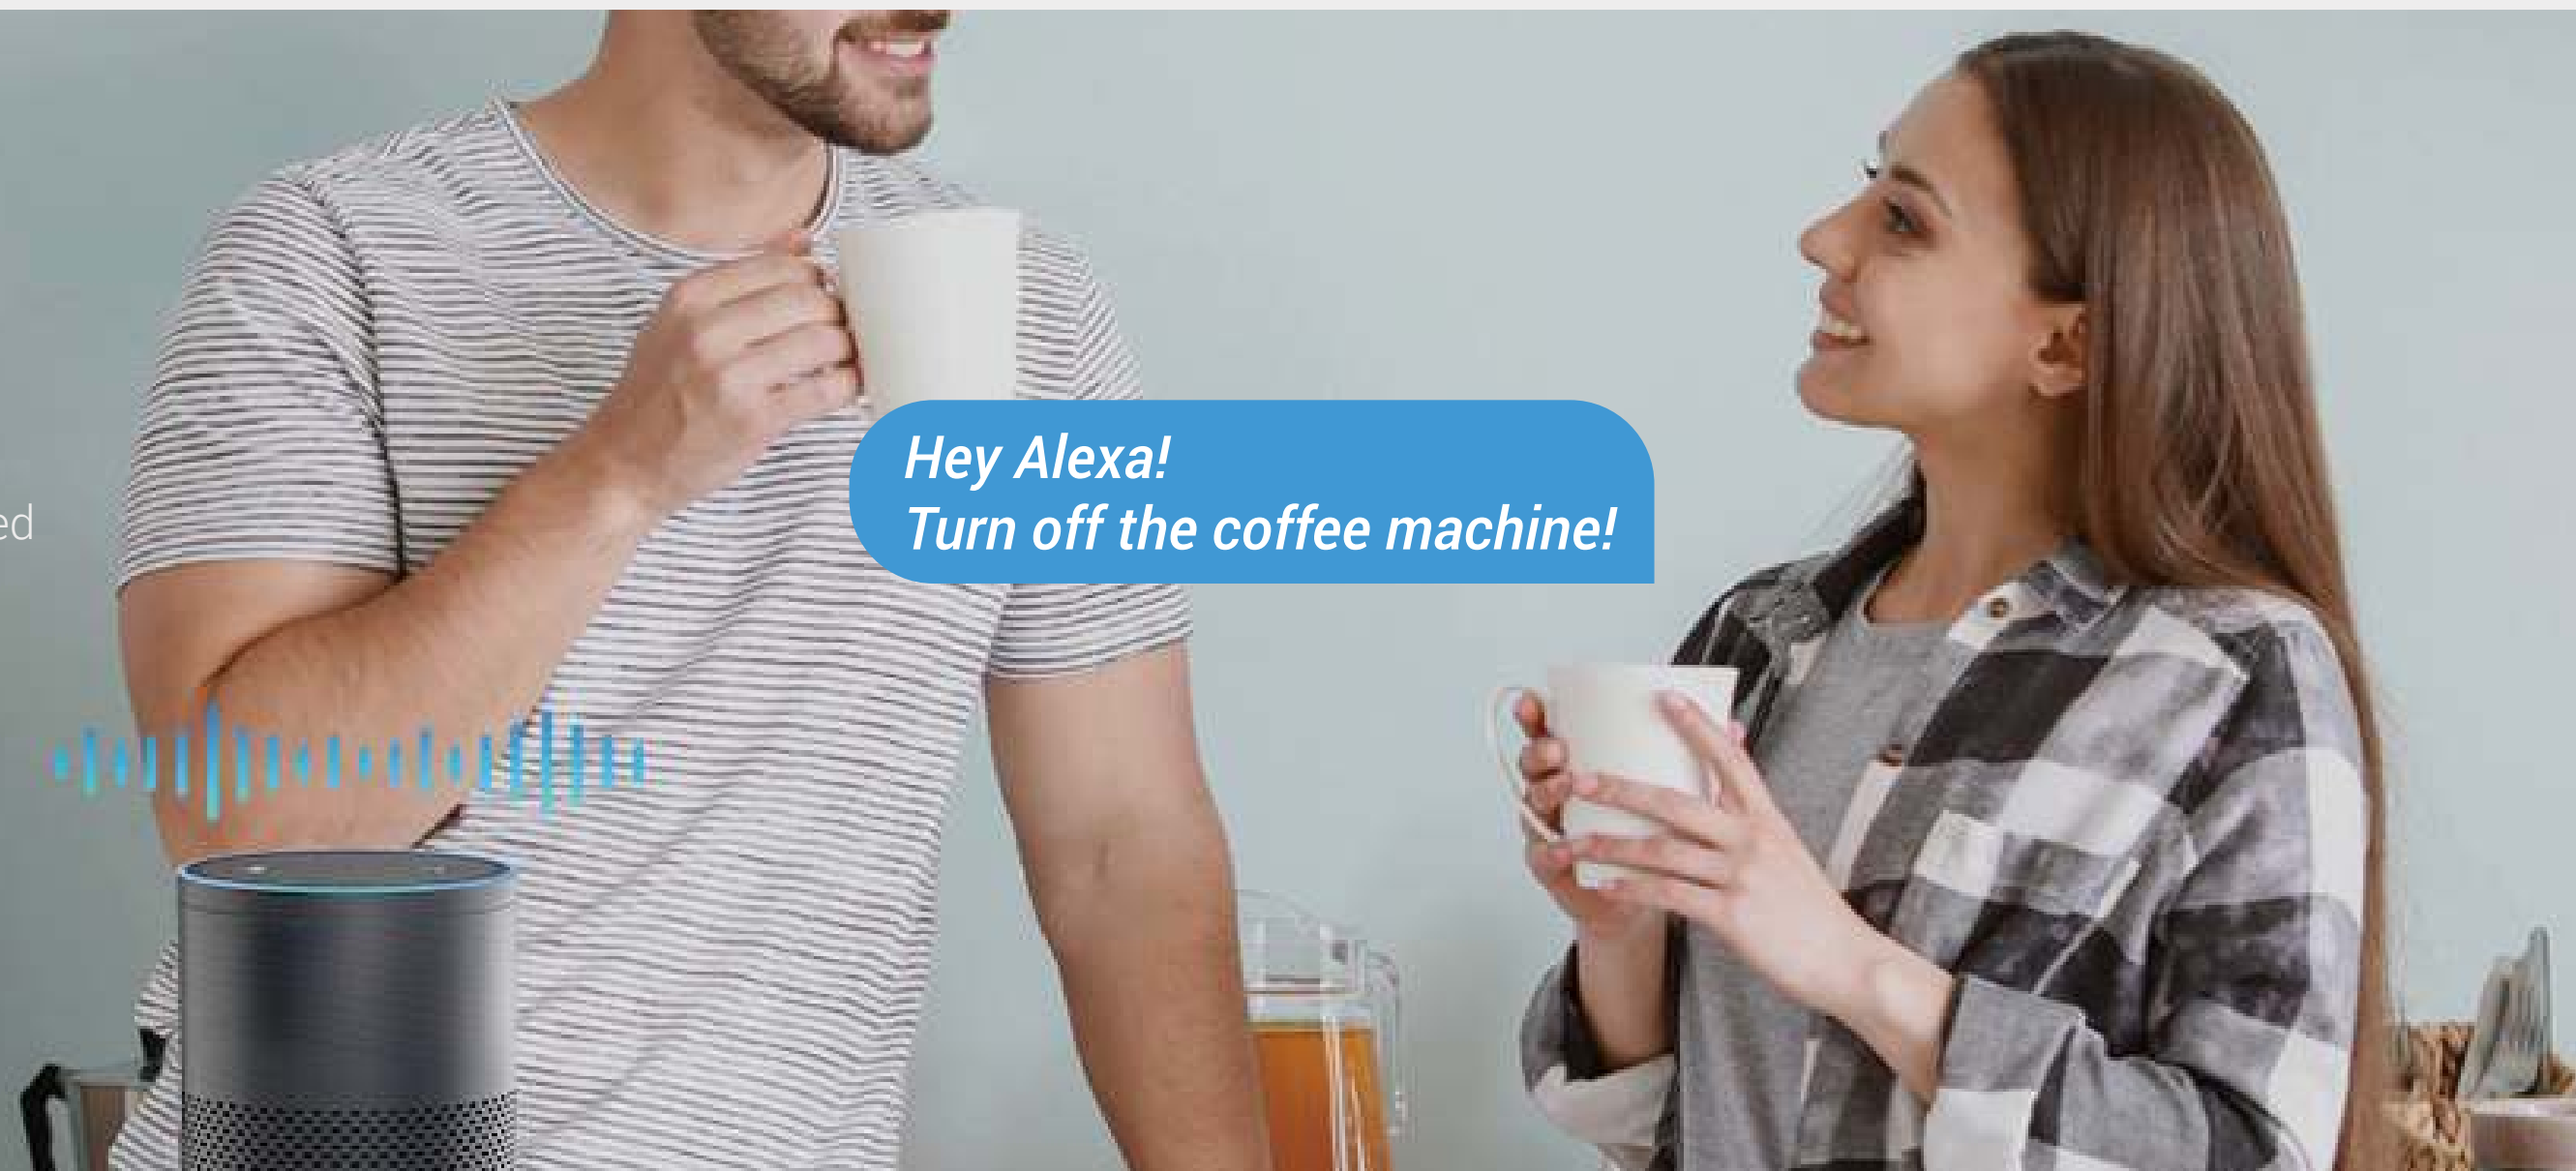

# T30 Smart Plug

T30-10A-EU

Control appliances from anywhere.

This space-saving Smart Plug gives you remote control of your lights, fans, computer equipment, security cameras, and more!

Remote Control via  
Mobile App

## Customize schedules and timers.

---

Make life a little easier by scheduling devices to turn on and off at just the right time. No more worrying about whether you left something on at home - now you can check on it remotely using your mobile device.

## Works with voice assistants.

---

Hands-full? No problem. Ask Google Home or Amazon Echo to turn on or off a connected device for you.

\*This function is only available in some countries. Please check before purchasing.

**Hey Alexa!  
Turn off the coffee machine!**