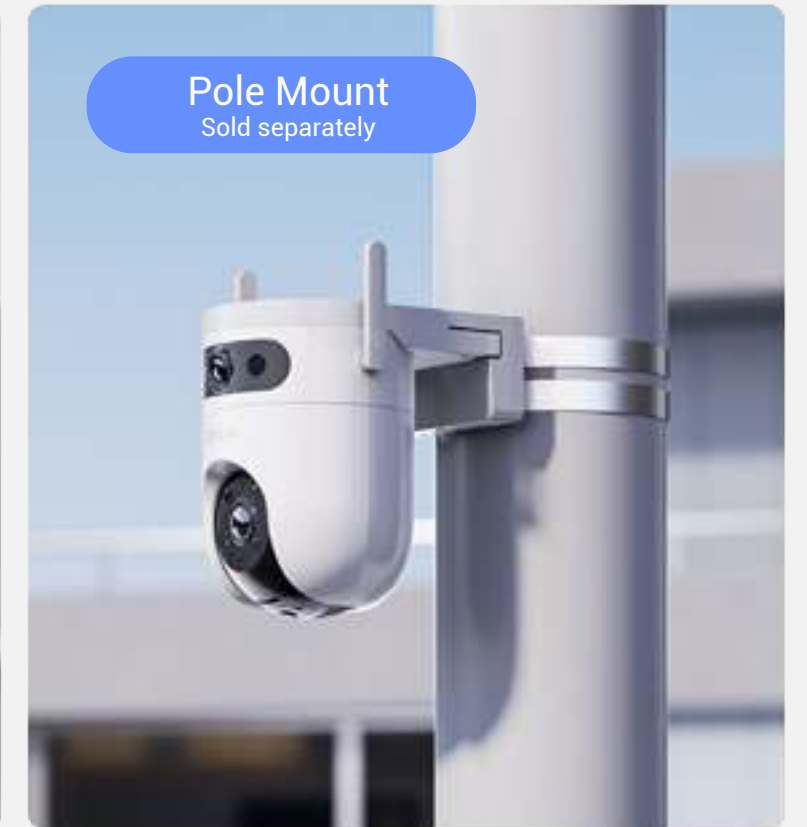

Versatile setups for almost any location

Install the H9c 2K at the best spot you'd find to eliminate blind spots.