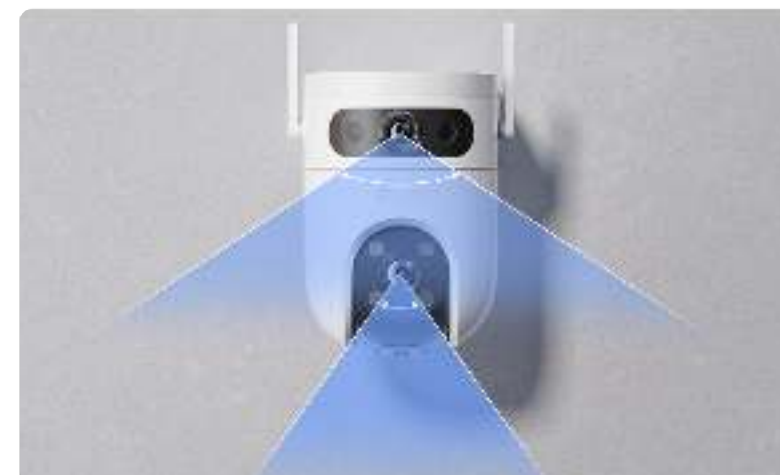

PT lens

Function Smarter

Interlinked co-detection, view change, and more

Worry Less

Easy, automated area patrol

Next-level detection, unparalleled protection

The H9c is equipped with dual-lens, co-enabled detection technology to safeguard even the most complex environments in a way that is tailored to your needs. You can use these advanced features at any time without committing to a subscription plan.

AI-Powered Human/Vehicle Shape Detection
(Available on Both Lenses)

PT Lens Auto-Tracking
(On Human Movements)

Co-Detection for Interlinked Lens Auto-Actions

Customizable Detection Zones

Adjustable Detection Sensitivity

FREE

No Subscription Required

Face two directions, but follow the same activity

Even if the two lenses are set on opposite viewing angles to secure two different areas, they can complete a single smart tracking task through teamwork. When a human is detected by the upper lens, the PT lens will automatically rotate to such angle to lock on the person and record the whole activity.

Step 1

The top lens detects a moving person in its ultra-wide 130° view

Step 2

The bottom lens rotates and follows the moving person

Smarter alerts with upgraded vehicle detection

It reduces alerts caused by falling leaves or flying insects, and informs you when someone parks in your property area without permission.