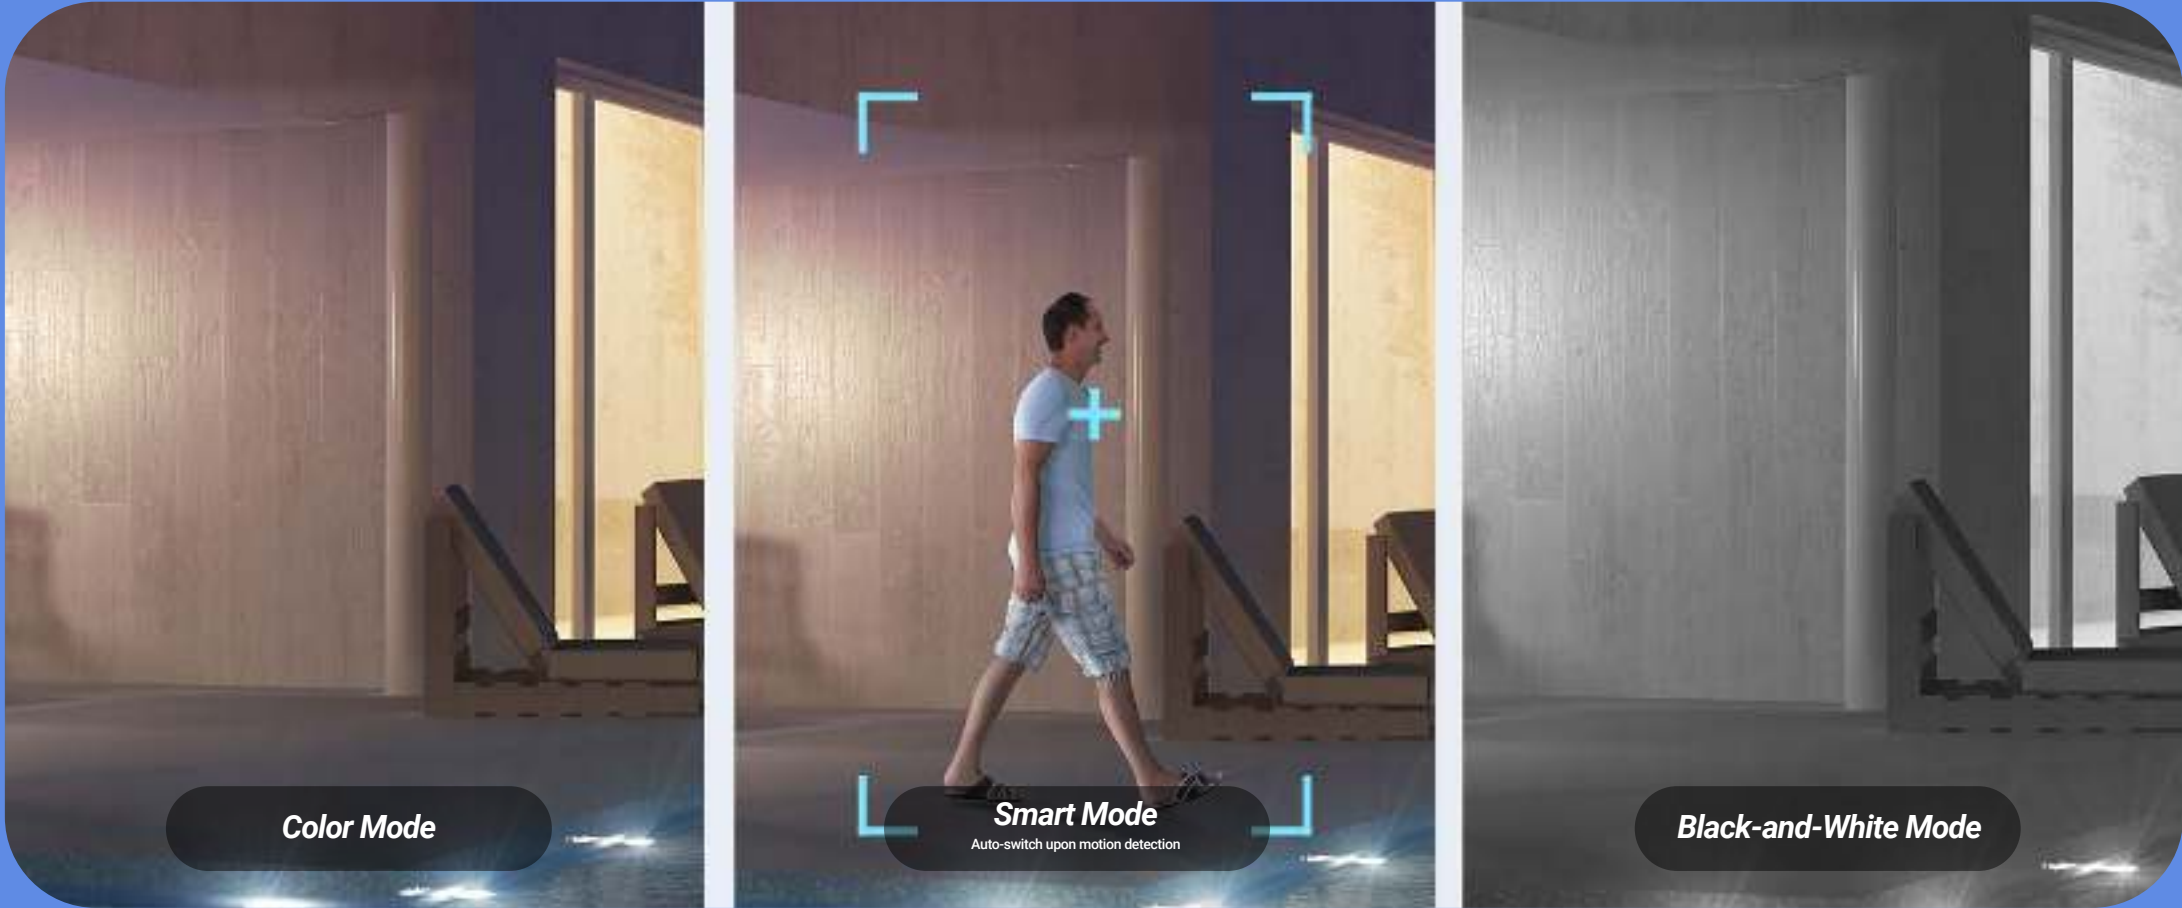

F/2.8mm Wide-angle View

F/6mm Close-up View

F/6mm Digital Zoom

Click to check, with both wide and close-up views

Understand the whole, big picture while paying attention to the important details, by using the EZVIZ App. You can tap the area of interest on the wide-angle viewing box, so a close-up view will be shown on the side at the same time.

Or, let the H9c 2K patrol smartly, so you don't have to

On set time intervals, the lower lens can complete rotational check-ups to eliminate blind spots. You can customize patrol routes for tailored focuses, or simply ask it to complete a full-circle spin.

Designed to make protection last all night

Impressive, far-reaching color night vision¹, with 4 built-in spotlights

Three useful night vision modes will suit any need

More convenience for various needs

High-quality audio to respond & warn

Easily respond to any visitor by simply using your phone to speak remotely. The camera can also auto-play a recorded voice message when a motion is detected.

Active defense to deter & safeguard

Upon detection of intruders, the camera will set off a loud siren and flash dazzling spotlights² to let the invited strangers know they have been detected.