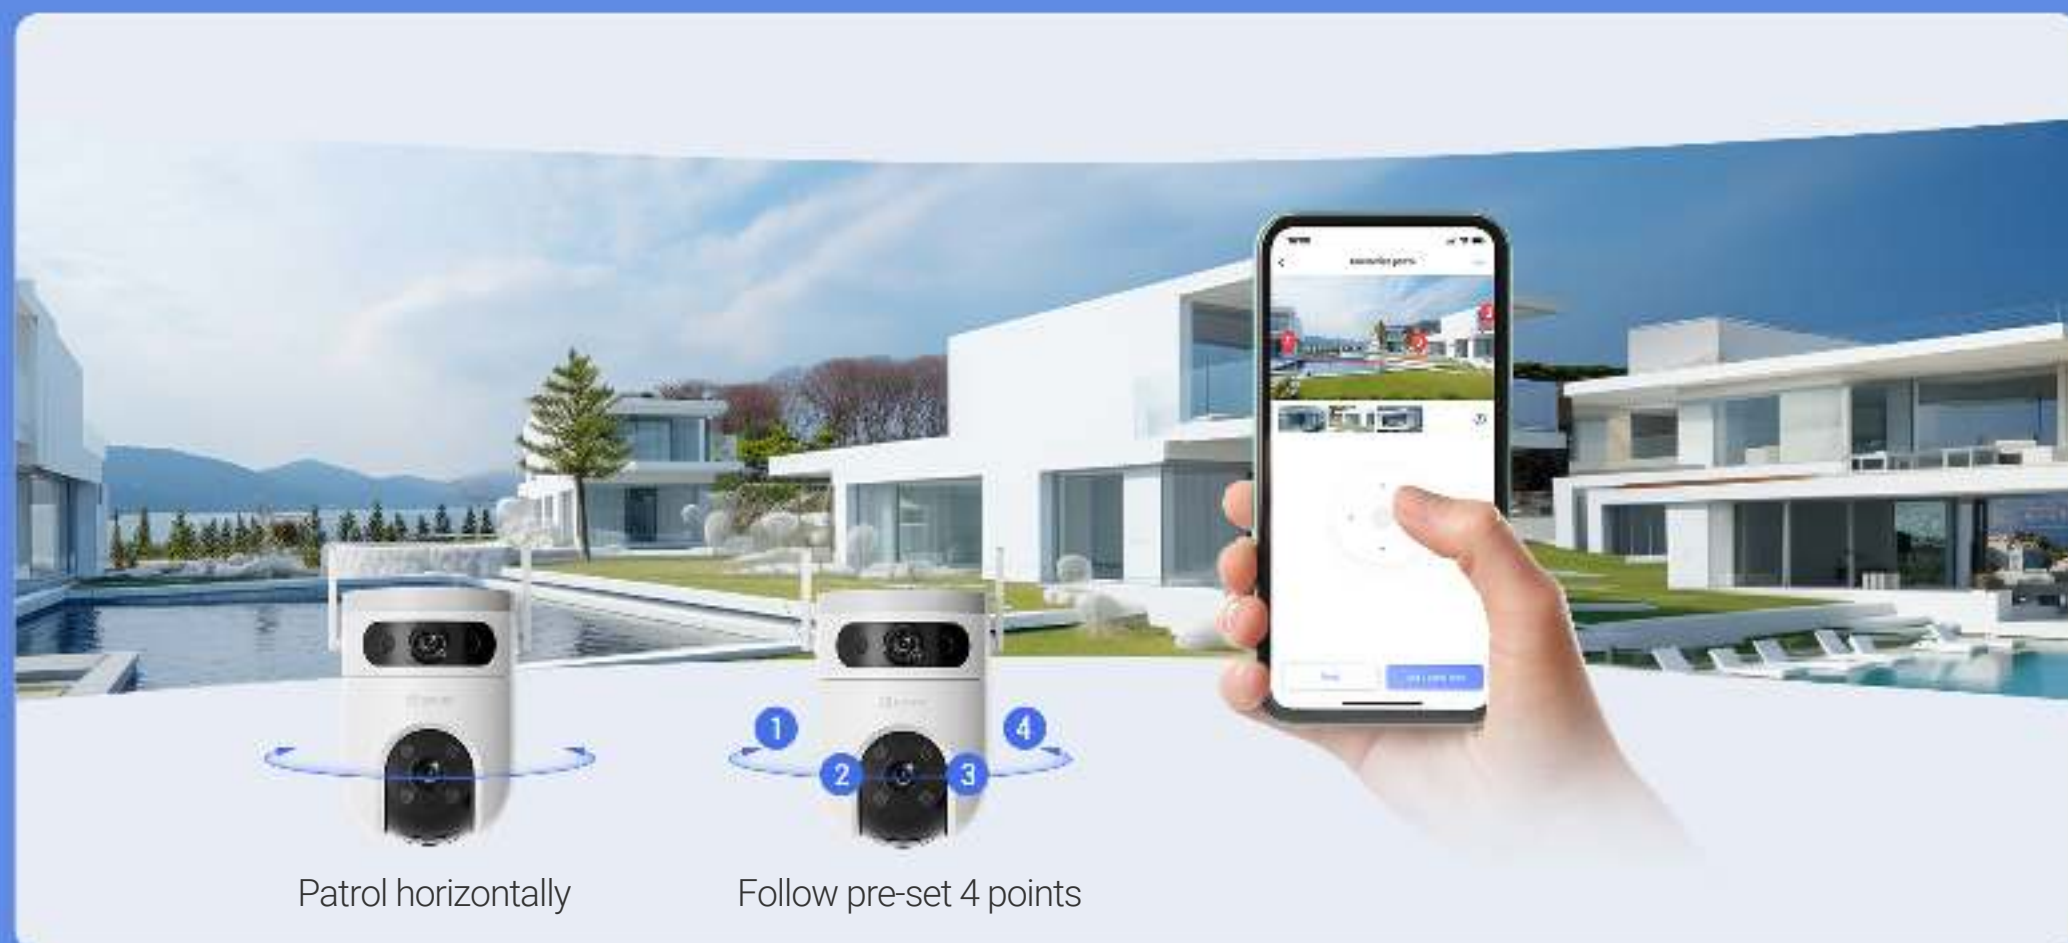

Step 1

The top lens detects a moving person in its ultra-wide 130° view

Step 2

The bottom lens rotates and follows the moving person

Smarter alerts with upgraded vehicle detection

It reduces alerts caused by falling leaves or flying insects, and informs you when someone parks in your property area without permission.

F/2.8mm Wide-angle View

F/6mm Close-up View

F/6mm Digital Zoom

Click to check, with both wide and close-up views

Understand the whole, big picture while paying attention to the important details, by using the EZVIZ App. You can tap the area of interest on the wide-angle viewing box, so a close-up view will be shown on the side at the same time.

Or, let the H9c 2K patrol smartly, so you don't have to

On set time intervals, the lower lens can complete rotational check-ups to eliminate blind spots. You can customize patrol routes for tailored focuses, or simply ask it to complete a full-circle spin.

Easily respond to any visitor by simply using your phone to speak remotely. The camera can also auto-play a recorded voice message when a motion is detected.

Active defense to deter & safeguard

Upon detection of intruders, the camera will set off a loud siren and flash dazzling spotlights² to let the invited strangers know they have been detected.