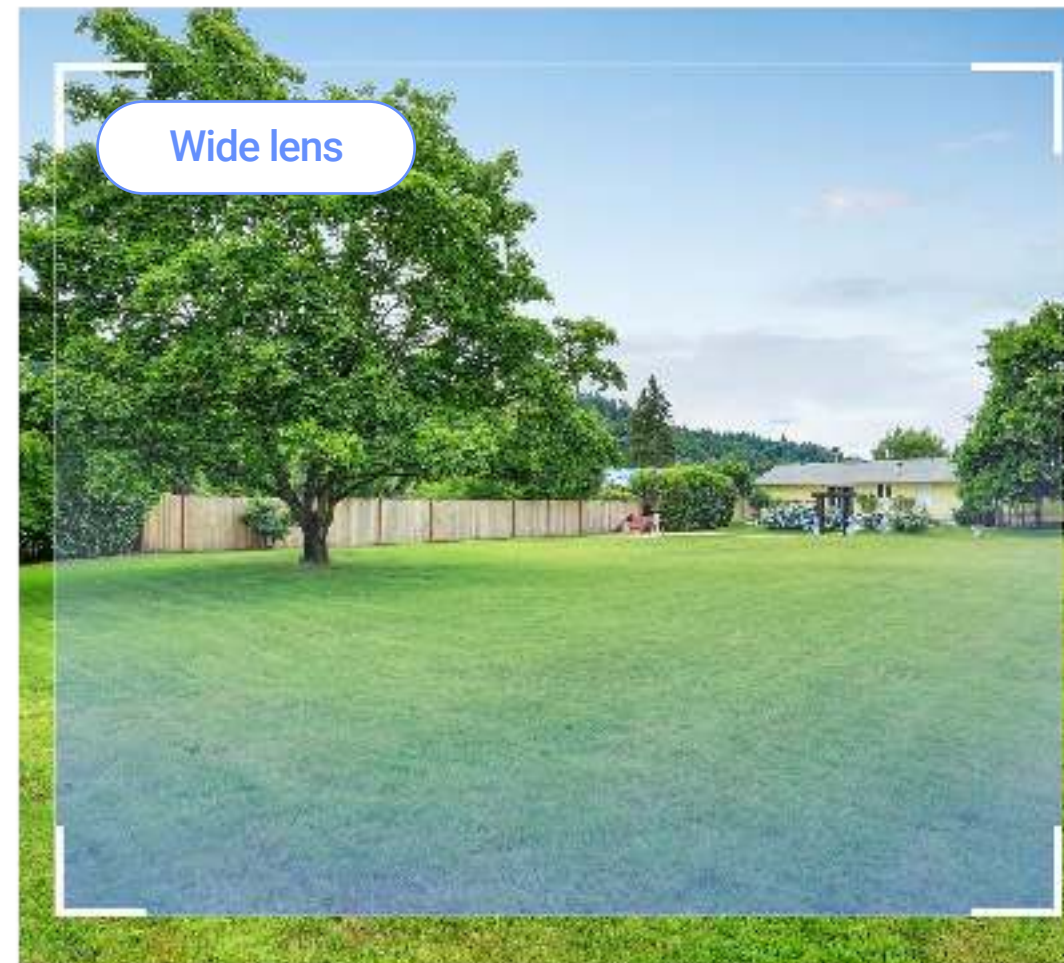

2K Wide-angle Lens

Manually-adjustable 240° Horizontal Rotation
15° Tilting for Glare-free Viewing

2K Telephoto Lens

Motorized Pan & Tilt for 360° View

See More

Doubled views, clearer details

PT lens

Wide lens