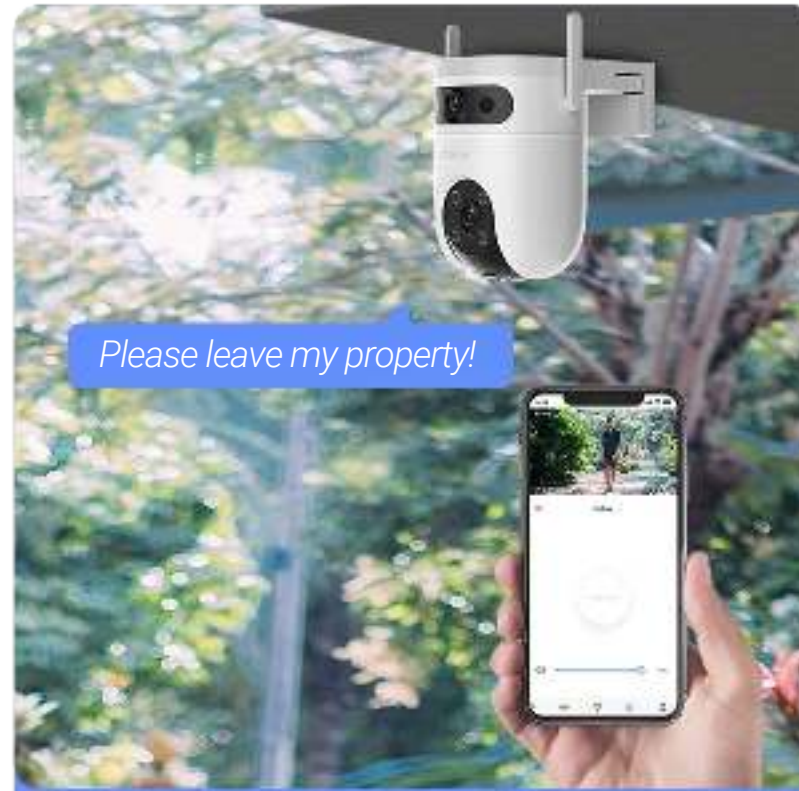

Step 1

The top lens detects a moving person in its ultra-wide 130° view

Step 2

The bottom lens rotates and follows the moving person

Smarter alerts with upgraded vehicle detection

It reduces alerts caused by falling leaves or flying insects, and informs you when someone parks in your property area without permission.

Designed to make protection last all night

Impressive, far-reaching color night vision¹, with 4 built-in spotlights

Three useful night vision modes will suit any need

More convenience for various needs

High-quality audio to respond & warn

Easily respond to any visitor by simply using your phone to speak remotely. The camera can also auto-play a recorded voice message when a motion is detected.

Active defense to deter & safeguard

Upon detection of intruders, the camera will set off a loud siren and flash dazzling spotlights² to let the invited strangers know they have been detected.

The H9c 2K has a compact design, and is weatherproof to deliver long-standing performance, even in harsh weather conditions.

Smart integration for hands-free control

The camera supports easy integration to your existing voice assistants. You can pull up the video feed by simply saying "Alexa" or "Hey Google".⁴