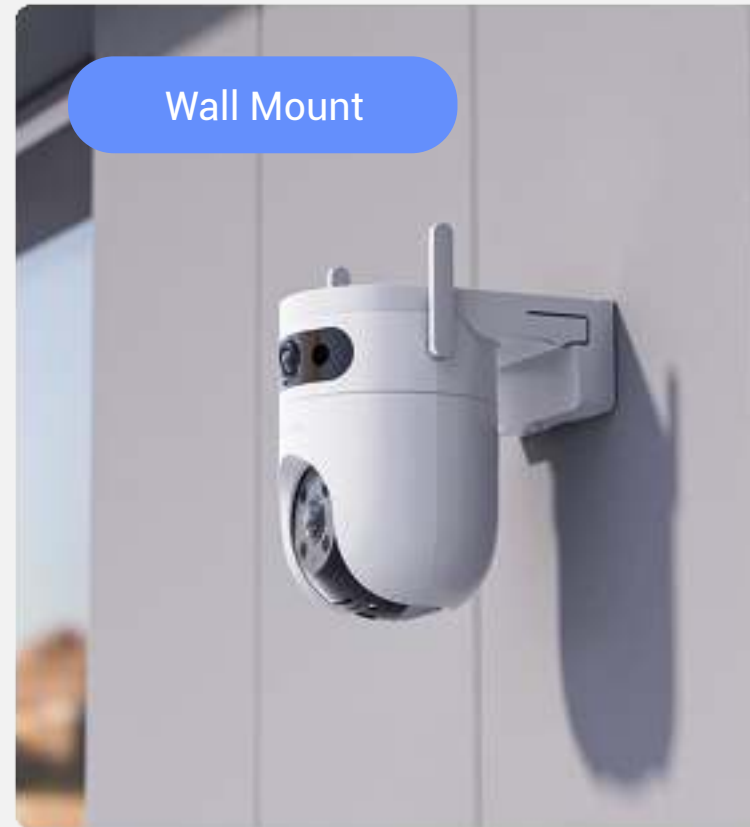

Easily respond to any visitor by simply using your phone to speak remotely. The camera can also auto-play a recorded voice message when a motion is detected.

Active defense to deter & safeguard

Upon detection of intruders, the camera will set off a loud siren and flash dazzling spotlights² to let the invited strangers know they have been detected.

The H9c 2K has a compact design, and is weatherproof to deliver long-standing performance, even in harsh weather conditions.

Smart integration for hands-free control

The camera supports easy integration to your existing voice assistants. You can pull up the video feed by simply saying "Alexa" or "Hey Google".⁴

Install the H9c 2K at the best spot you'd find to eliminate blind spots.

Large, safe storage options that you can trust

You can secure your recorded videos on a local microSD card of up to 512 GB, or subscribe to EZVIZ CloudPlay for fully-encrypted cloud storage⁵.