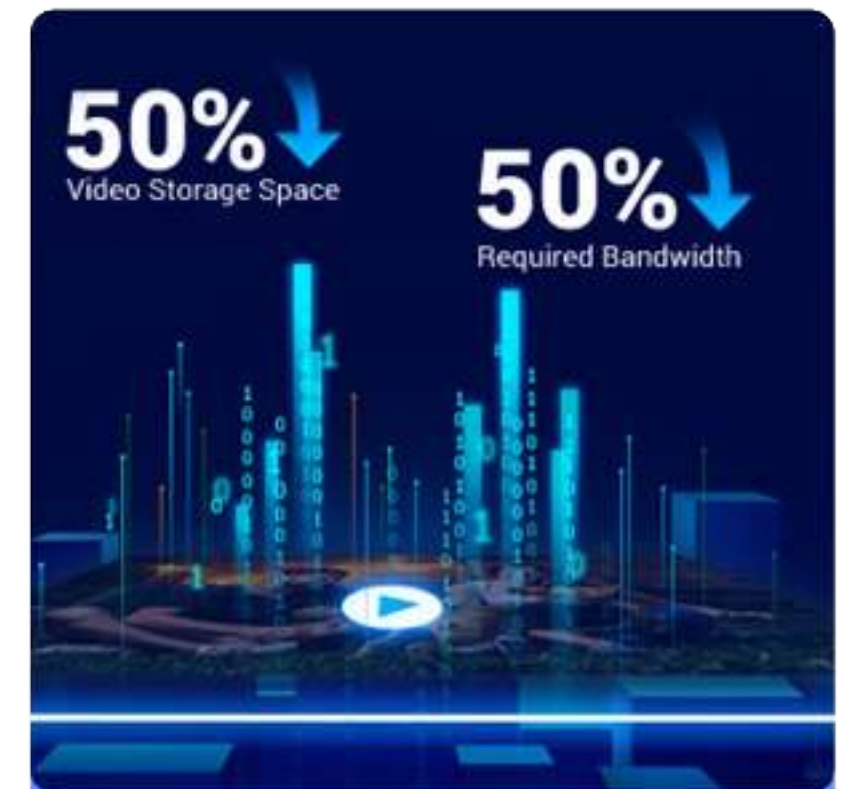

H.265 for enhanced video experience

The H.265 creates a smoother viewing experience while only using about 50% of the data storage space required by cameras with H.264.³