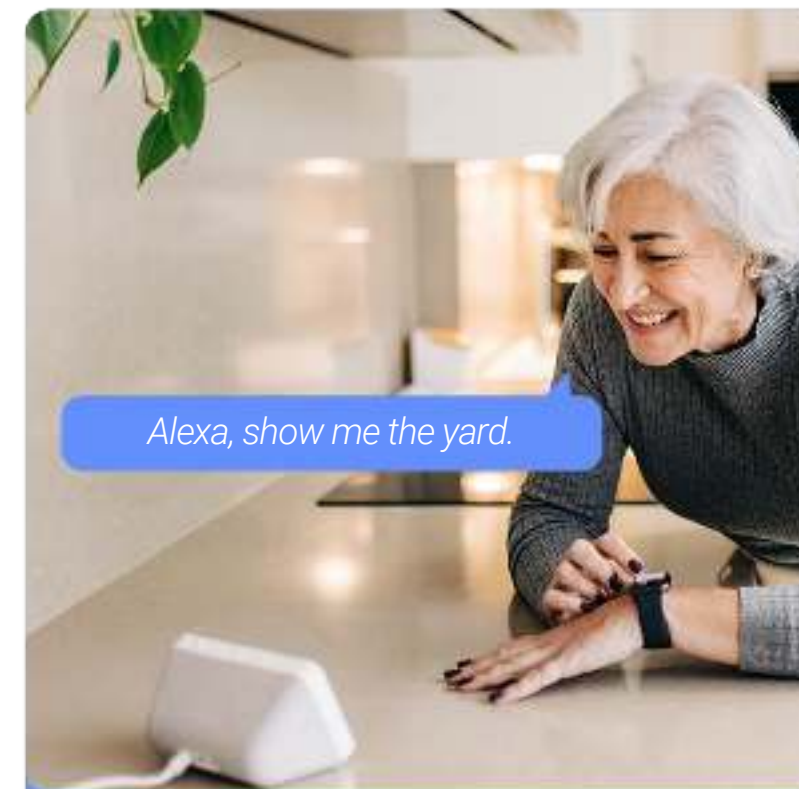

Easily respond to any visitor by simply using your phone to speak remotely. The camera can also auto-play a recorded voice message when a motion is detected.

Active defense to deter & safeguard

Upon detection of intruders, the camera will set off a loud siren and flash dazzling spotlights² to let the invited strangers know they have been detected.

Powerful antennas, stable connection

It boosts up to 220 m Wi-Fi coverage thanks to its high-performance dual antennas⁵. It also offers wired options for further convenience.

A neat design against all weathers

The H9c 2K has a compact design, and is weatherproof to deliver long-standing performance, even in harsh weather conditions.

Smart integration for hands-free control

The camera supports easy integration to your existing voice assistants. You can pull up the video feed by simply saying "Alexa" or "Hey Google".⁴