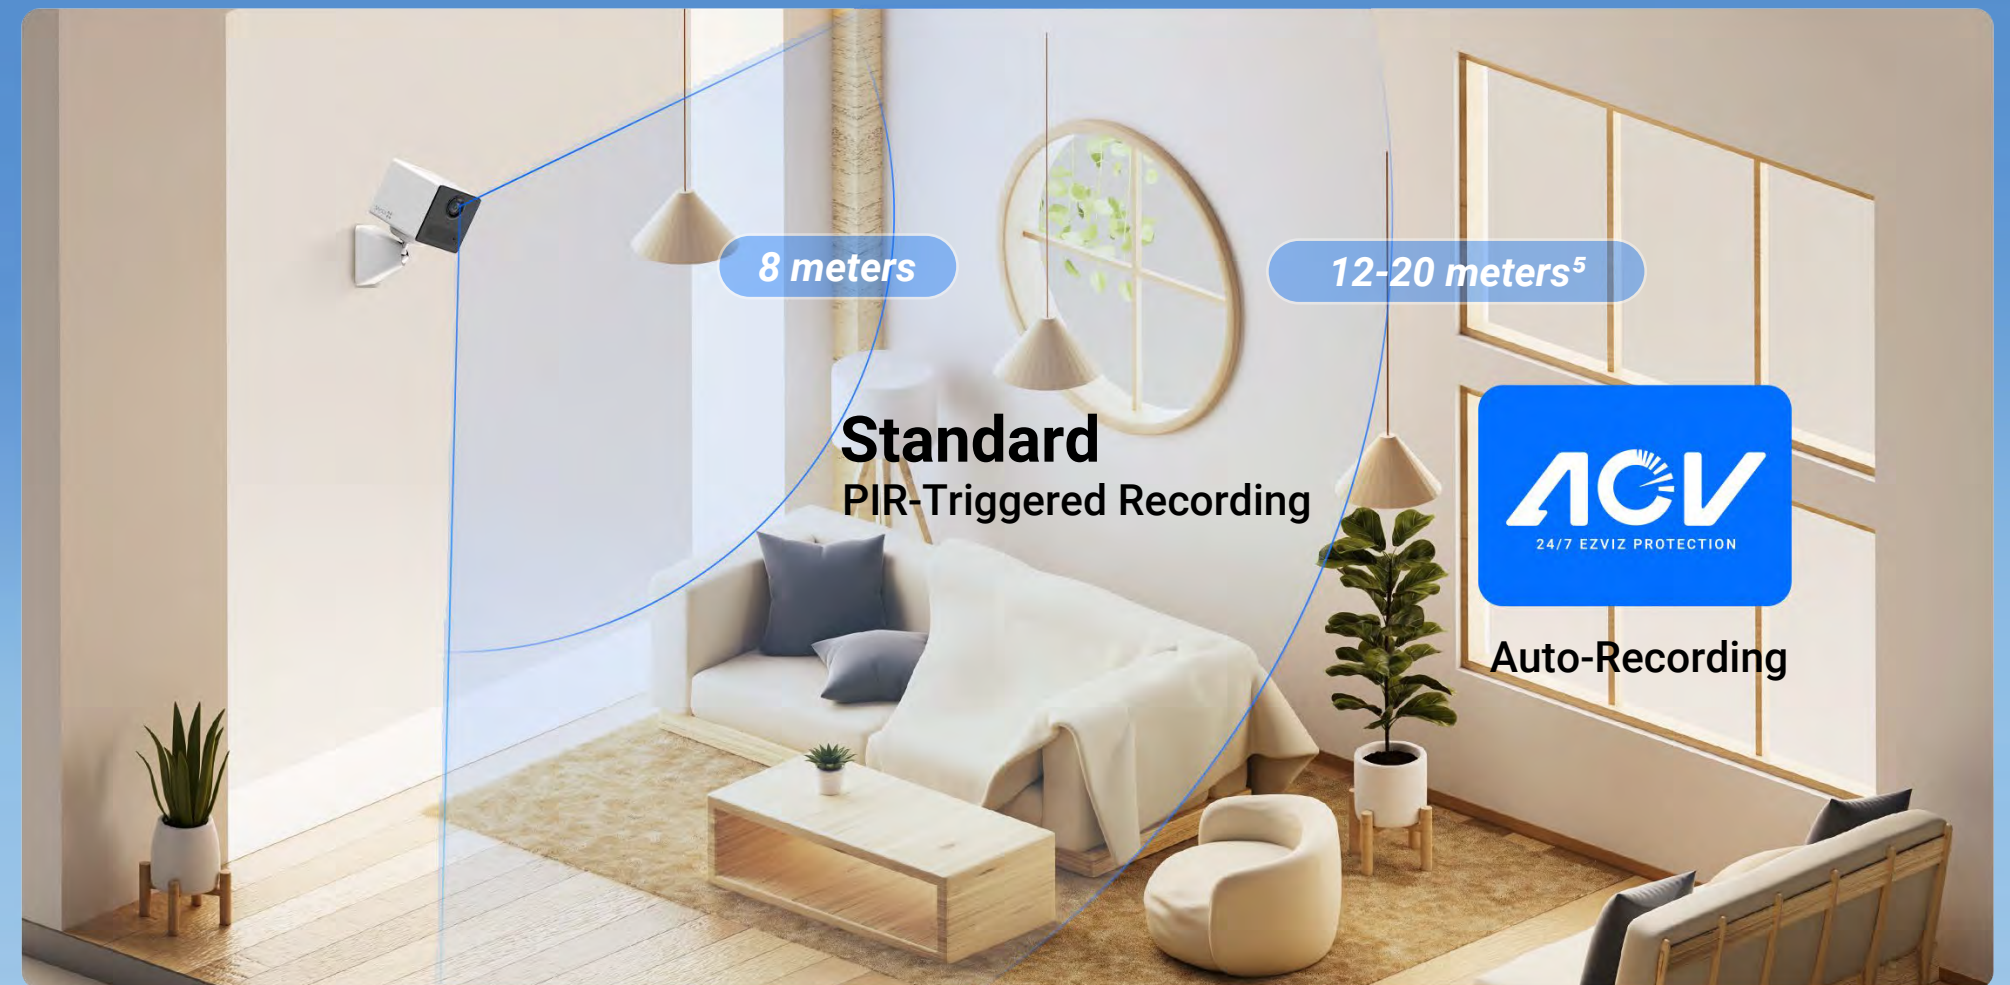

The AOV is also a way of enhanced protection. The camera can capture and alert about a human activity during an AOV video, offering a much wider detection range than the standard PIR sensor.

 Extended Detection Distance

Small but sharp, from day to night

The palm-sized CB2 4G only takes up a small space in your room, yet is mighty enough to cover a large area down to details in crisp 2K resolution. Even in pitch darkness, you can trust it to see what's important to you.