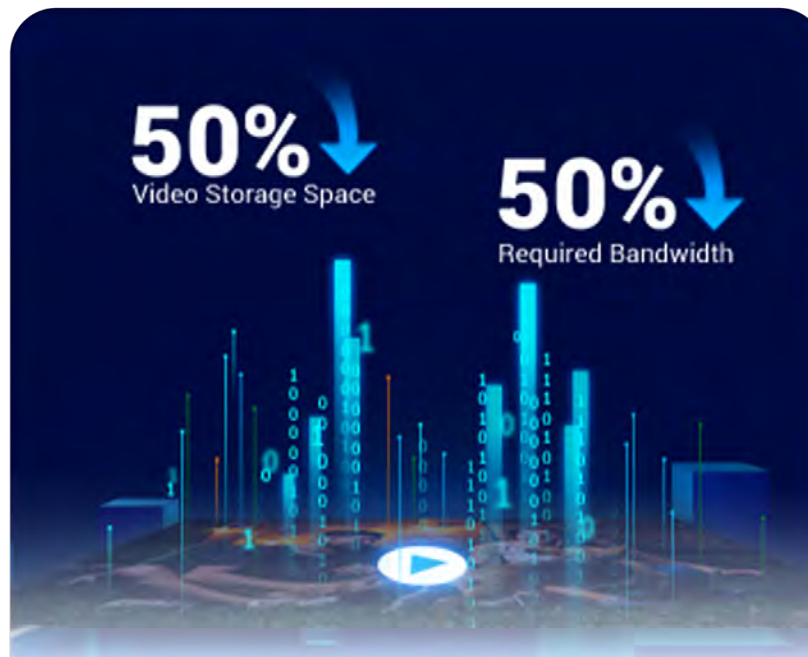

Two-Way Magnetic Base

360° Adjustable Bracket

Extended Power with the EZVIZ Power Partner

Supports Image Flipping (for ceiling mount)

Dual video storage options

Capture and secure important moments or unforgettable memories on a large 512 GB microSD card, or by subscribing to the EZVIZ CloudPlay.³