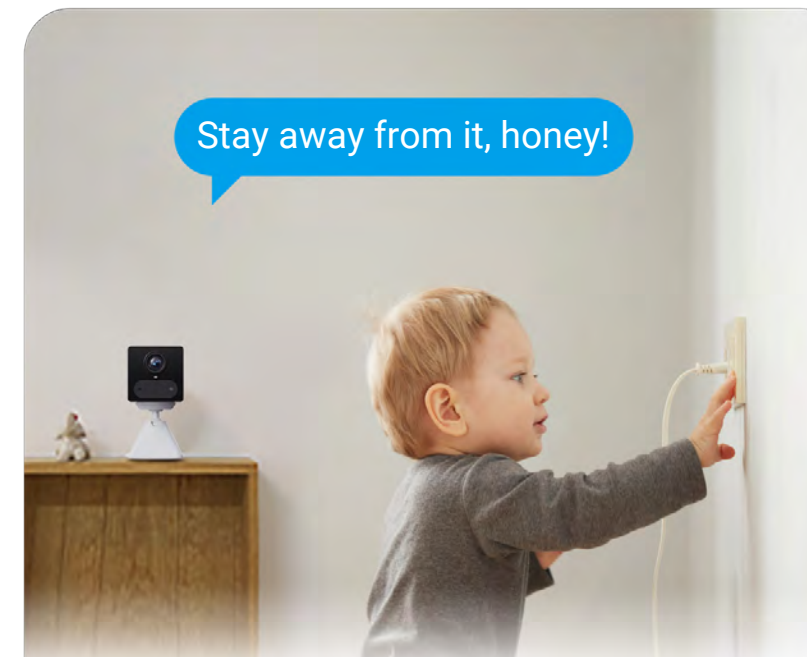

Small but smart, for what's important

No more repeated alerts about windswept curtains and small insects flying past the camera. The CB2 4G comes equipped with an AI chip and a PIR sensor to detect human shapes in particular, so it notifies you only when people appear in your detection area.

Hassle-free, worry-free

The palm-sized CB2 4G only takes up a small space in your room, yet is mighty enough to cover a large area down to details in crisp 2K resolution. Even in pitch darkness, you can trust it to see what's important to you.

Two-Way Magnetic Base

360° Adjustable Bracket

Extended Power with the EZVIZ Power Partner

Supports Image Flipping (for ceiling mount)

Dual video storage options

Capture and secure important moments or unforgettable memories on a large 512 GB microSD card, or by subscribing to the EZVIZ CloudPlay.³

H.265 video technology

H.265 creates a smoother viewing experience while only using about 50% of the data storage space required by cameras with H.264.⁷

Hands-free control

With integration to your voice assistants, you can pull up the video feed by simply saying "Alexa" or "Hey Google."⁸