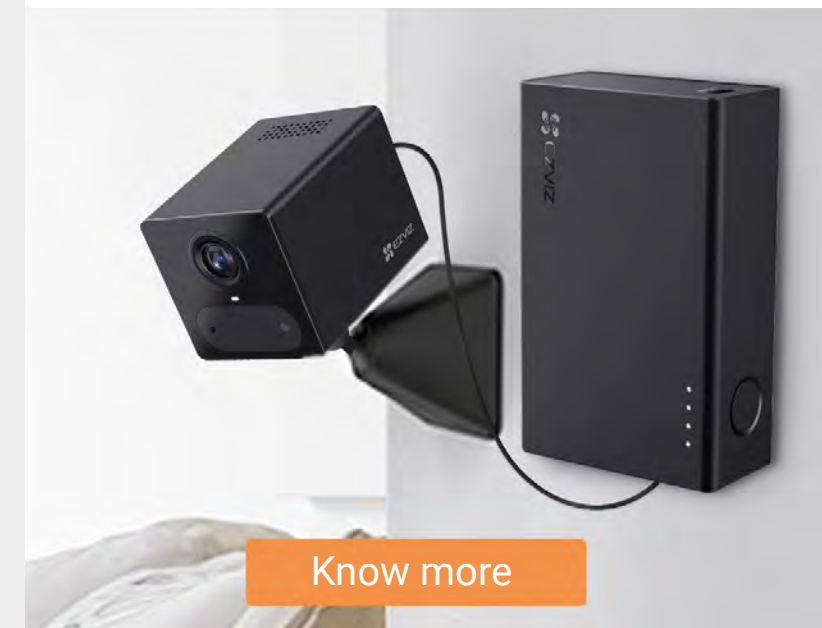

CB2 4G 2K Type-C

4G Smart Home Battery Camera

Beyond the limits of visual protection

No matter where you need an eye for protection, the CB2 4G is ready to assist. Designed to be incredibly lightweight and compact, this cool gadget can guard virtually any indoor space with extremely easy installation – whether it's a basement beyond the reach of your home network, a renovated home with no power or electricity, or a moving RV with unstable Wi-Fi. Equipped with the unique EZVIZ Always-On Video mode, the CB2 4G delivers continuous, sharp footage even in challenging conditions, so you won't miss an important moment.

Small but smart, for what's important

No more repeated alerts about windswept curtains and small insects flying past the camera. The CB2 4G comes equipped with an AI chip and a PIR sensor to detect human shapes in particular, so it notifies you only when people appear in your detection area.

Hassle-free, worry-free

The palm-sized CB2 4G only takes up a small space in your room, yet is mighty enough to cover a large area down to details in crisp 2K resolution. Even in pitch darkness, you can trust it to see what's important to you.

Two-Way Magnetic Base

360° Adjustable Bracket

Extended Power with the EZVIZ Power Partner

Supports Image Flipping (for ceiling mount)

Dual video storage options

Capture and secure important moments or unforgettable memories on a large 512 GB microSD card, or by subscribing to the EZVIZ CloudPlay.³