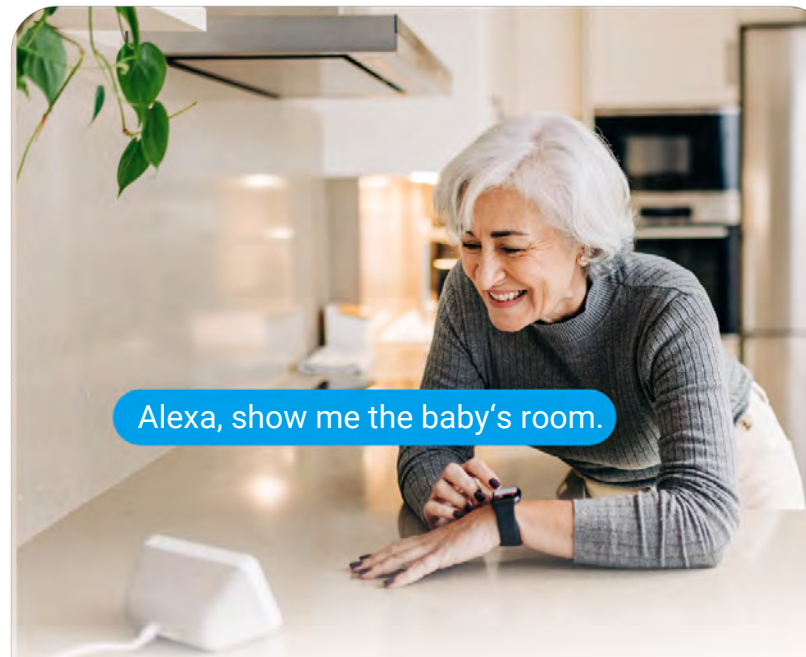

Hassle-free, worry-free

The palm-sized CB2 4G only takes up a small space in your room, yet is mighty enough to cover a large area down to details in crisp 2K resolution. Even in pitch darkness, you can trust it to see what's important to you.

Two-Way Magnetic Base

360° Adjustable Bracket

Extended Power with the EZVIZ Power Partner

Supports Image Flipping (for ceiling mount)

Dual video storage options

Capture and secure important moments or unforgettable memories on a large 512 GB microSD card, or by subscribing to the EZVIZ CloudPlay.³

H.265 video technology

H.265 creates a smoother viewing experience while only using about 50% of the data storage space required by cameras with H.264.⁷

Hands-free control

With integration to your voice assistants, you can pull up the video feed by simply saying "Alexa" or "Hey Google."⁸