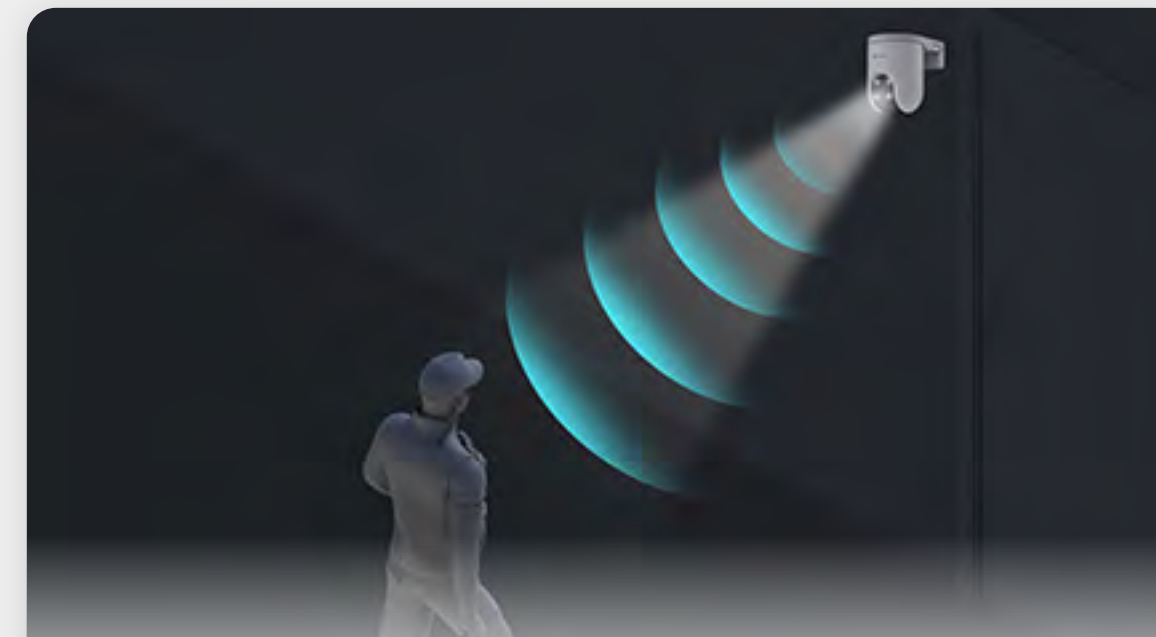

- **Black-and-white night vision**

If you don't want the lighting to disturb your neighbors, just go with the infrared night vision by changing on the EZVIZ App.

- **Smart night vision**

Or, let the camera decide. In smart mode, the camera will automatically light up the environment upon detection of human motion.

Install easily, with a detachable design

The camera detaches the mounting base from its main body, so you don't need to hold the whole device while finding the best installation spot.

Respond with high-quality audio

Easily respond to any visitor by simply using your phone to speak remotely. The camera can also auto-play a recorded voice message when a motion is detected.

Use active defense to deter

Upon detection of intruders, the camera will set off a loud siren and flash four flash dazzling spotlights³ to let the invited strangers know they have been detected.