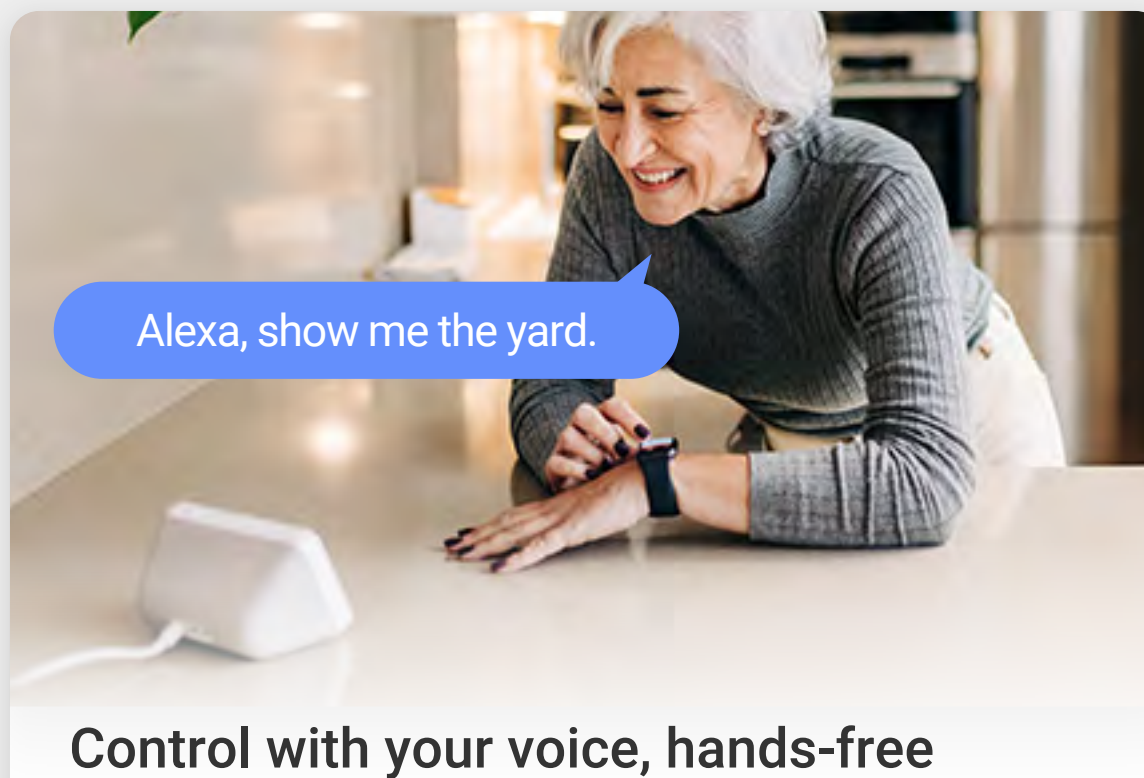

Install easily, with a detachable design

The camera detaches the mounting base from its main body, so you don't need to hold the whole device while finding the best installation spot.

Respond with high-quality audio

Easily respond to any visitor by simply using your phone to speak remotely. The camera can also auto-play a recorded voice message when a motion is detected.

Use active defense to deter

Upon detection of intruders, the camera will set off a loud siren and flash four flash dazzling spotlights³ to let the invited strangers know they have been detected.

Deliver protection, rain or shine

With a robust weatherproof design, the camera ensures continuous operation, making it your reliable partner in all weather scenarios.

Control with your voice, hands-free

The camera can integrate with your existing voice assistants. You can pull up the video feed by simply saying "Alexa" or "Hey Google".¹

Enhance video experience with H.265

The H.265 creates a smoother viewing experience while only using about 50% of the data storage space required by cameras with H.264.⁴