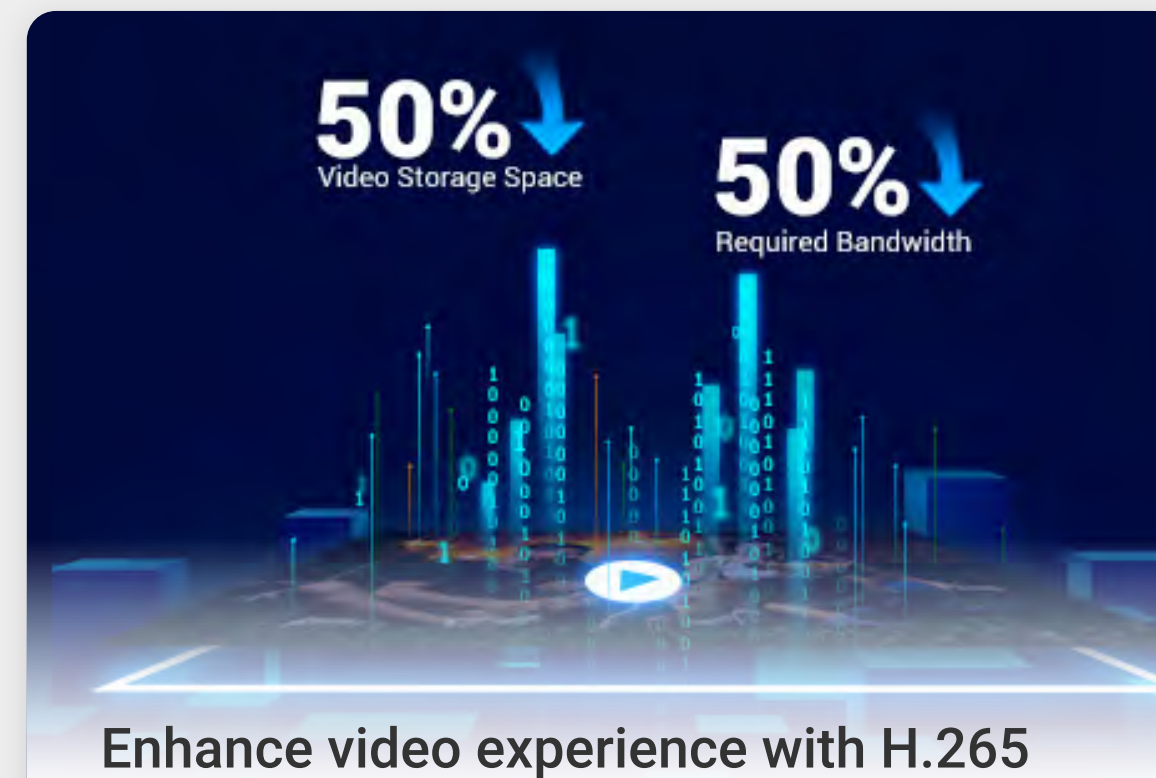

Enhance video experience with H.265

The H.265 creates a smoother viewing experience while only using about 50% of the data storage space required by cameras with H.264.⁴