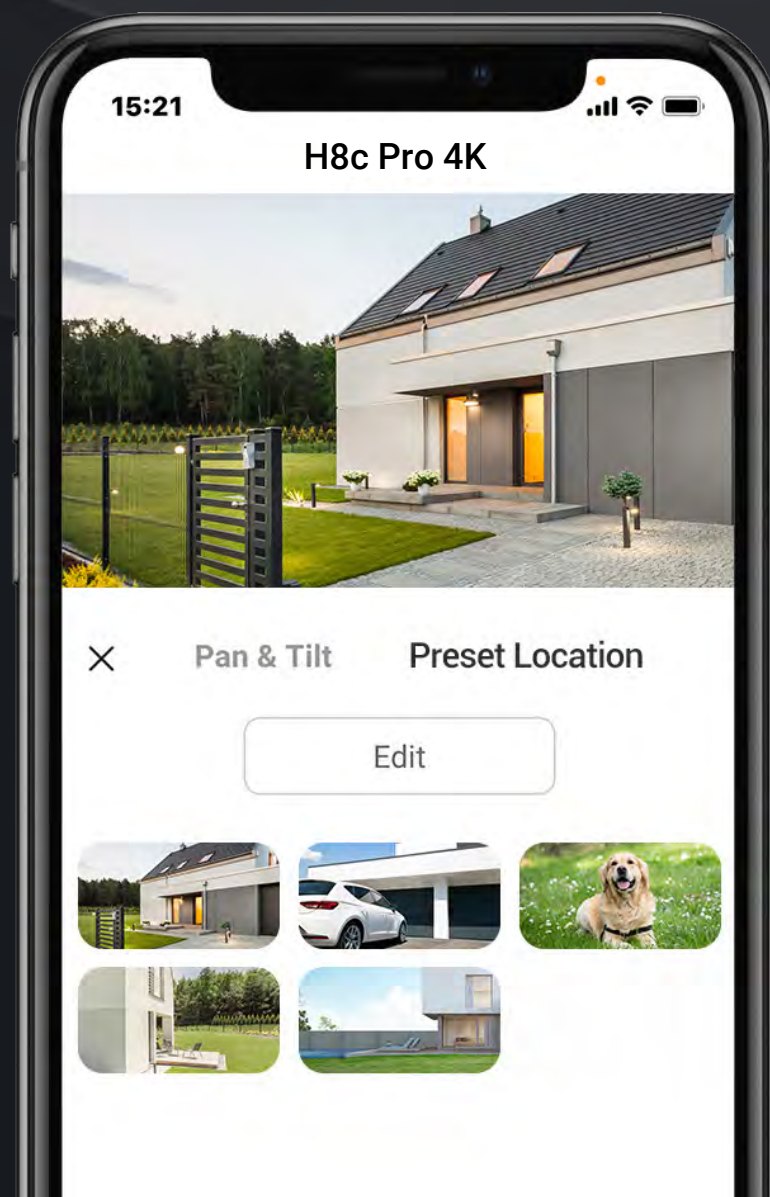

Two-Way Talk

H.265 Video Technology

Smart Integration with Google Assistant & Amazon Alexa¹

Supports MicroSD Card (Up to 512 GB) & EZVIZ CloudPlay Storage²

Panoramic view with next-level 4K vision

The new H8c Pro is determined to upgrade the level of protection of your outdoor space. With its lifelike 4K resolution, it ensures that even the smallest detail is captured – you can easily see the face of your happy dog even at a distance. Complementing its pan-and-tilt function, the camera offers 360-degree all-round protection for long-lasting peace of mind.

4K
Ultra HD

350° Horizontal

80° Vertical

Smarter vision, better detection

No need to constantly check your door or rush to the backyard when you hear absurd noises. The H8c Pro 4K helps you be aware of every person or vehicle visit. It notifies about people and vehicles in motion, and reduces unnecessary alerts triggered by objects in your surroundings.

 AI-Powered Human / Vehicle Shape Detection

 Customizable Detection Zone

FREE No Subscription Fee

Detect, zoom in and follow, all automatically

With its smart tracking ability, the H8c Pro 4K ensures that no event easily disappears from a static camera view. Once identifying human actions, it automatically rotates and zooms in to capture the unfolding activity with a complete video recording.

Front Gate

Backyard

Garage

One click return to the preset location

You can use the EZVIZ App to set up 12 most frequently used vision spots, so that the H8c Pro 4K adeptly navigates back to your preferred viewing angle with just one click.