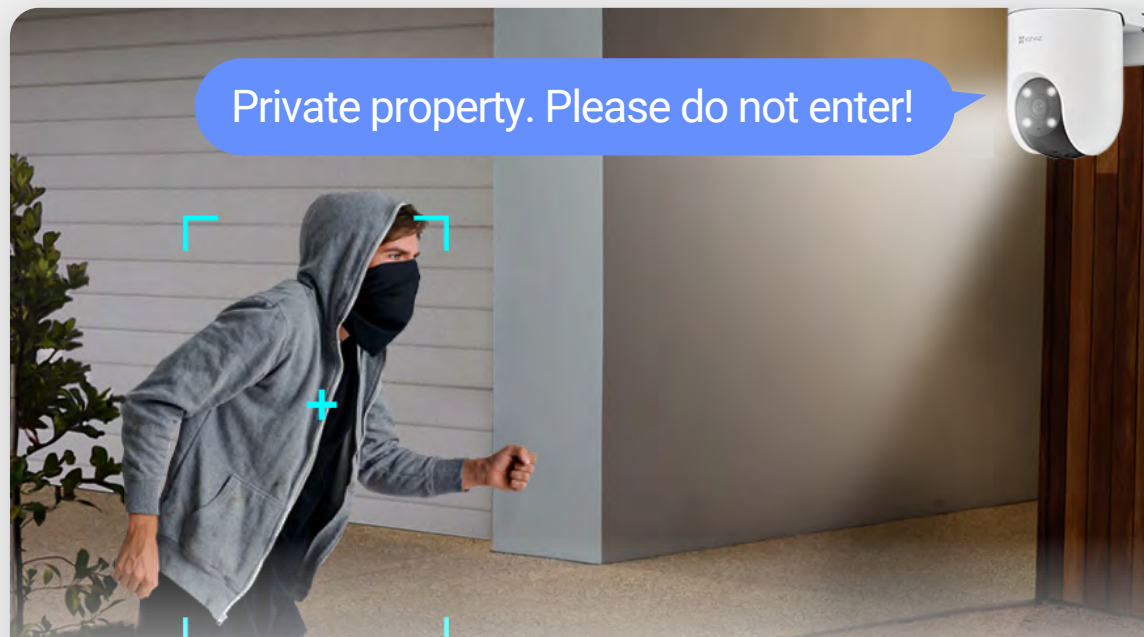

- **Black-and-white night vision**

If you don't want the lighting to disturb your neighbors, just go with the infrared night vision by changing on the EZVIZ App.

- **Smart night vision**

Or, let the camera decide. In smart mode, the camera will automatically light up the environment upon detection of human motion.

Install easily, with a detachable design

The camera detaches the mounting base from its main body, so you don't need to hold the whole device while finding the best installation spot.

Respond with high-quality audio

Easily respond to any visitor by simply using your phone to speak remotely. The camera can also auto-play a recorded voice message when a motion is detected.

Use active defense to deter

Upon detection of intruders, the camera will set off a loud siren and flash four flash dazzling spotlights³ to let the invited strangers know they have been detected.

Deliver protection, rain or shine

With a robust weatherproof design, the camera ensures continuous operation, making it your reliable partner in all weather scenarios.

Control with your voice, hands-free